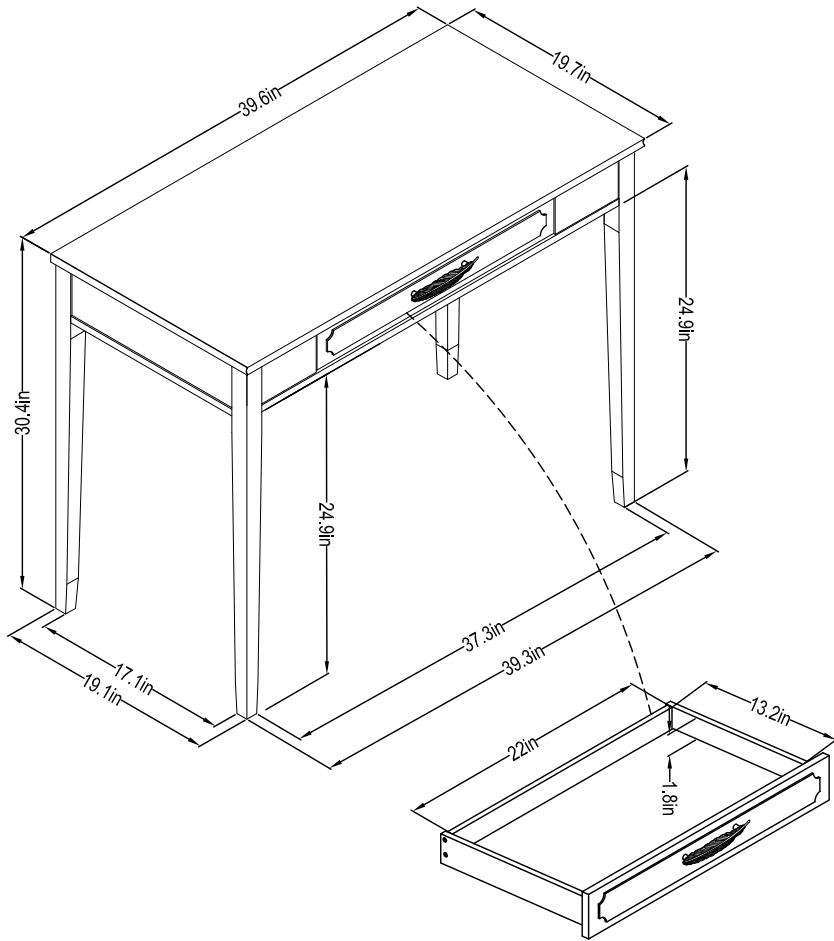

2441013/408COM -Desk

Wood Breakdown:
MDF 83%, PB 0 %.
Total storage: 0.3 cubic feet

Overall Product Size:
39.6" W x 19.7" D x 30.4" H
100.6cm W x 50cm D x 77.2cm H

Maximum Weight Capacities
Unit Weight: 41.28lbs. (18.73kg)