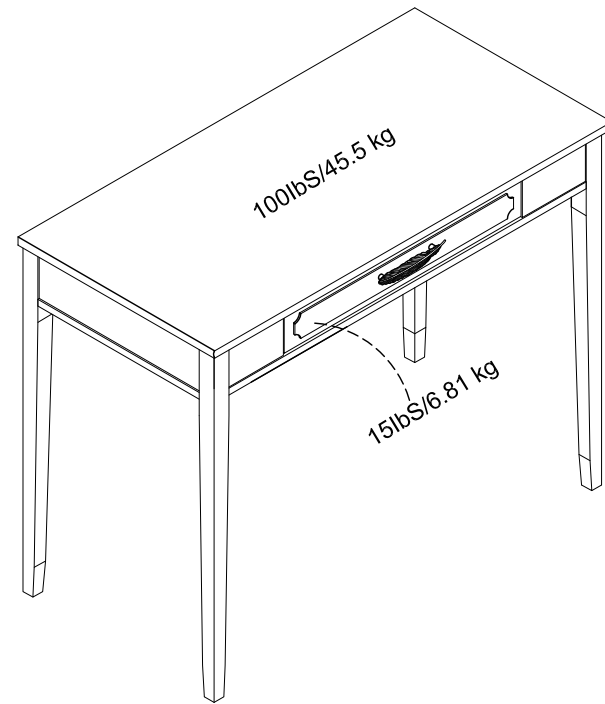

2441013/408COM -Desk

Wood Breakdown:
MDF 83%, PB 0 %.
Total storage: 0.3 cubic feet

Overall Product Size:
39.6" W x 19.7" D x 30.4" H
100.6cm W x 50cm D x 77.2cm H

Maximum Weight Capacities
Unit Weight: 41.28lbs. (18.73kg)